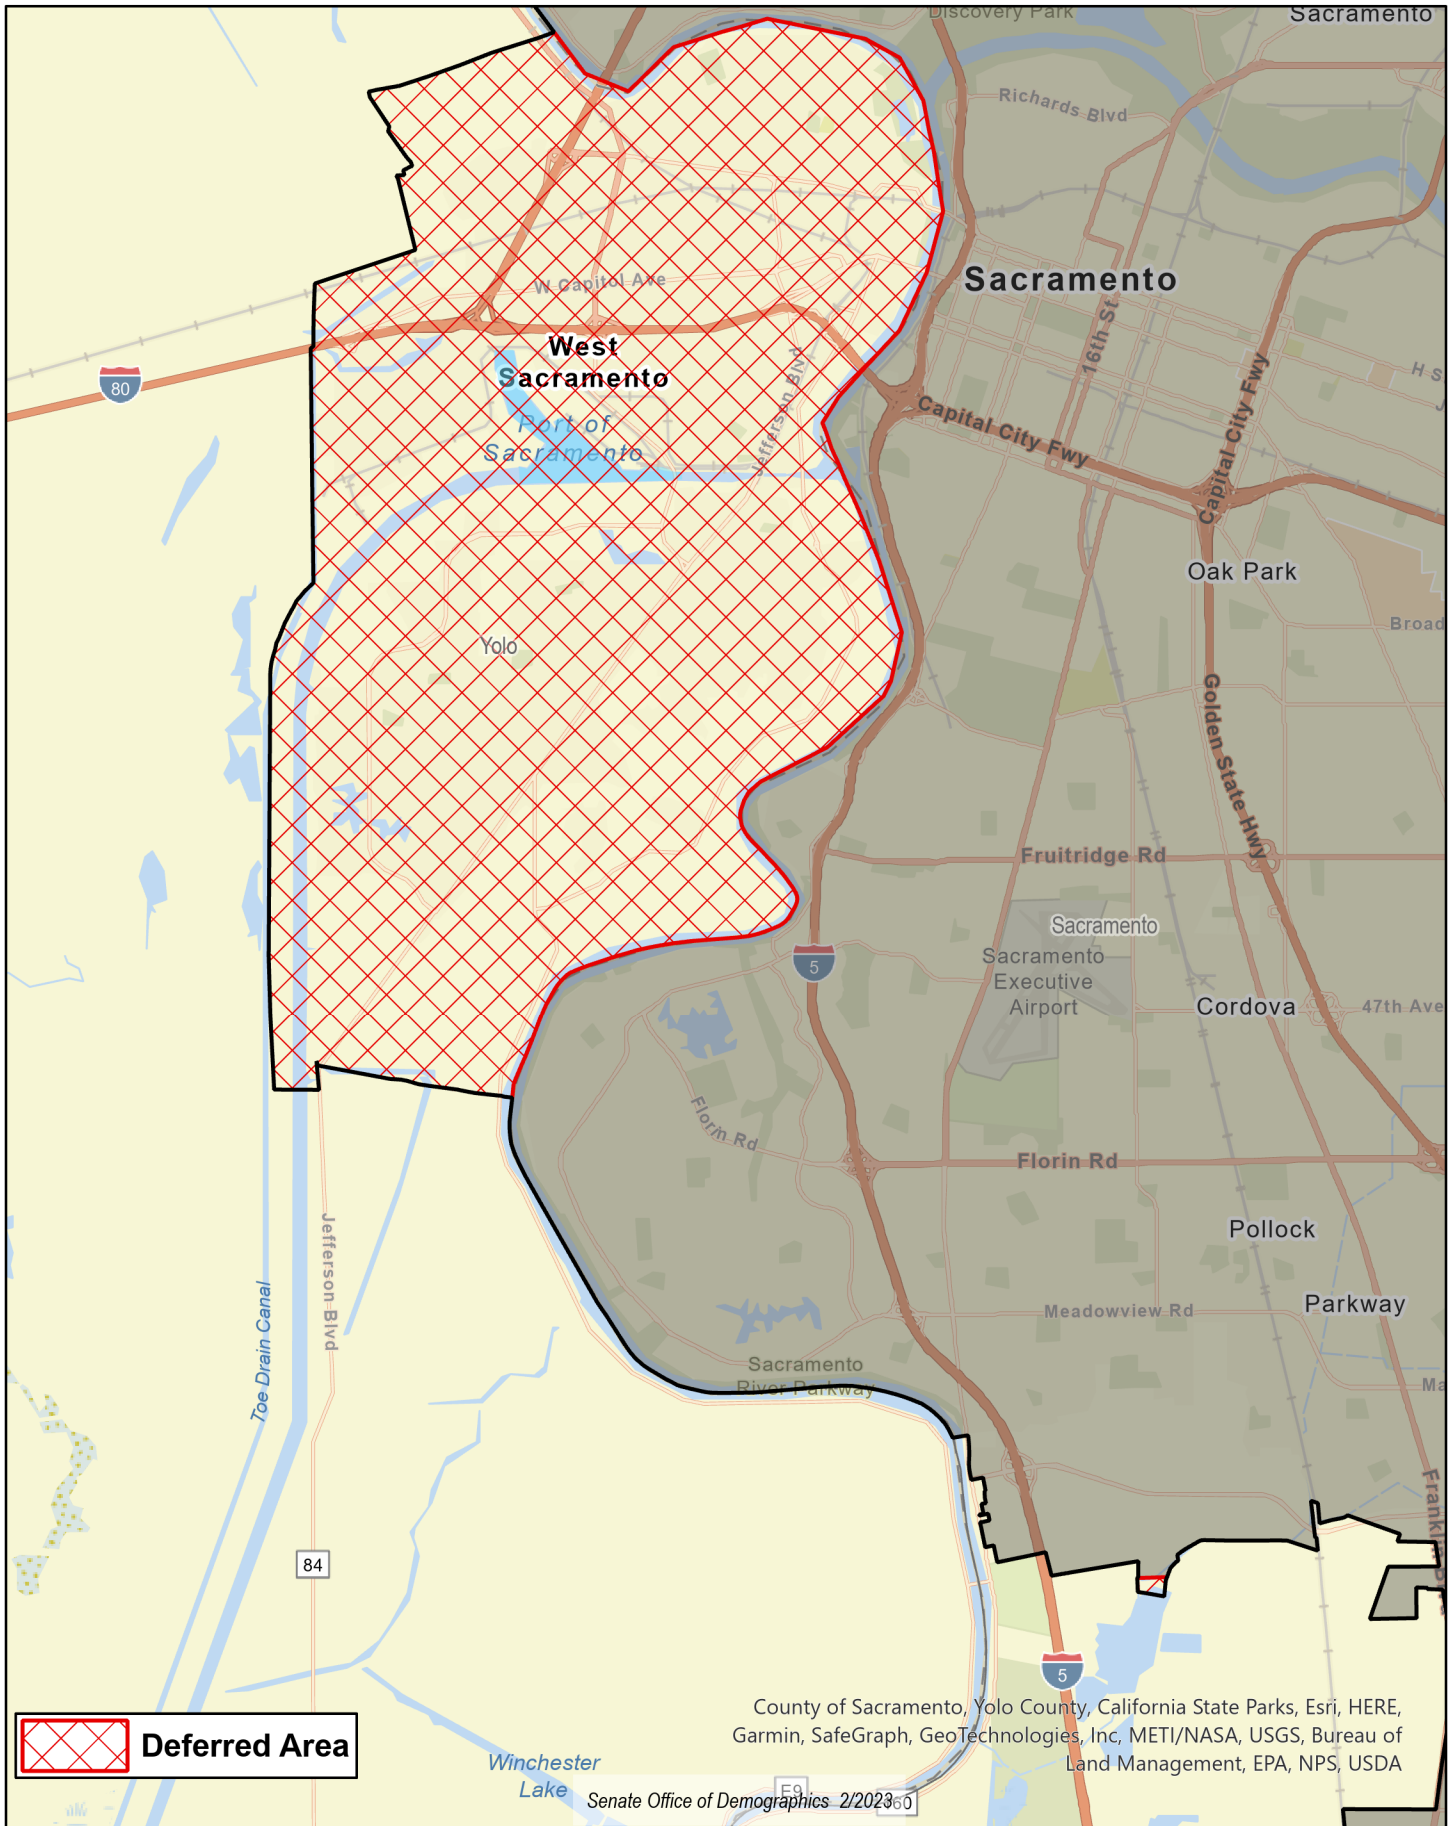

Senate District 3 (Dodd) with Deferred Assignments-Zoom

 **Deferred Area**

County of Sacramento, Yolo County, California State Parks, Esri, HERE, Garmin, SafeGraph, GeoTechnologies, Inc, METI/NASA, USGS, Bureau of Land Management, EPA, NPS, USDA